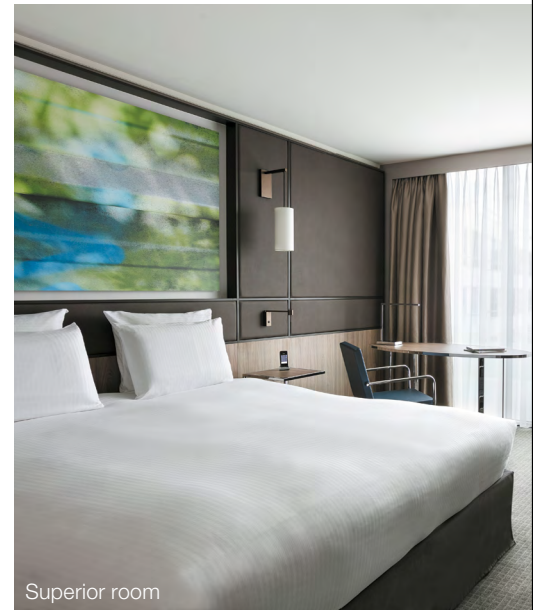

Pamper Bar x La Barbrière de Paris x Before Beauty Bar

400 SQM OF WELLNESS LOUNGE (OPENING IN SPRING 2021)

Daylight swimming-pool,
sauna, steam-room

4 MODERN AND CREATIVE F&B OFFERS

Bistronic at l'Esprit du 12ème
Evolutive at the LIVE corner bar
Healthy at the Pamper bar
Tailored and surprising banquet